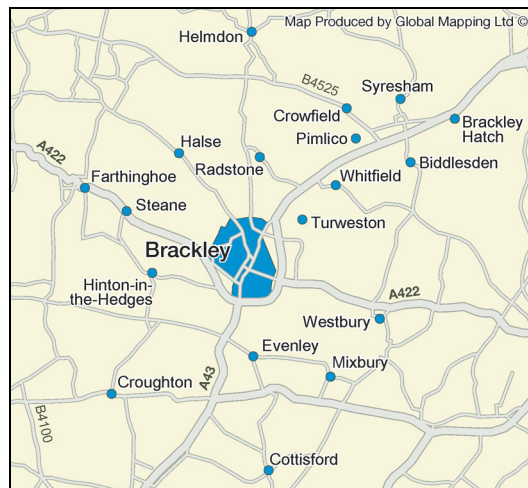

Focus Brackley & Surrounding Villages

"bringing the communities and businesses closer together"

The **Focus Brackley** Magazine is distributed to almost 7,500 homes in the NN13 Post Code area and has been very well received in our community because it is bursting with excellent products and services like yours, and the best thing is that they're on our doorstep.

The **Focus Brackley** Magazine is distributed to all of the following villages listed below :

| | | | |
|----------------|-------------|----------|-----------|
| Biddlesden | Crowfield | Hinton | Syresham |
| Brackley | Evenley | Mixbury | Turweston |
| Brackley Hatch | Farthinghoe | Pimlico | Westbury |
| Cottisford | Halse | Radstone | Whitfield |
| Croughton | Helmdon | Steane | |